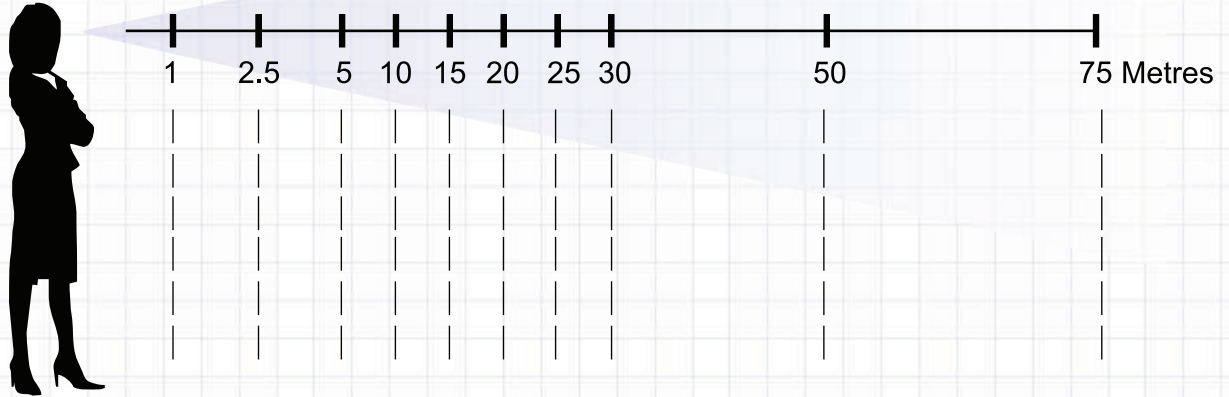

A guide to viewing distances

Cap Height	5	10	13	19	25	38	50	75	100	150mm
------------	---	----	----	----	----	----	----	----	-----	-------

Concrete pad foundation and post planting depth guide