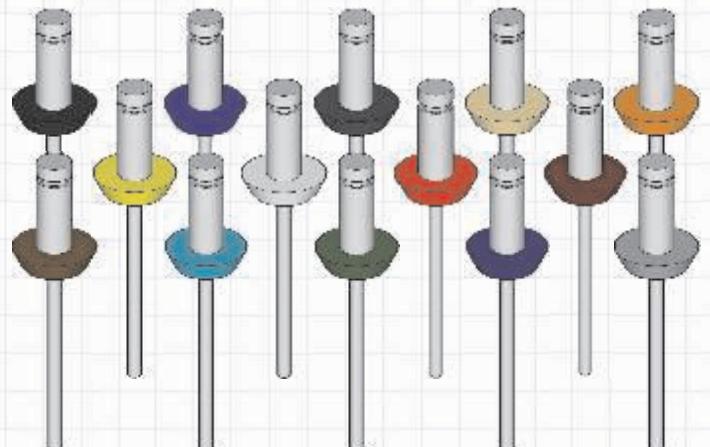

## SCREW BANDING

Comes in two sizes, banding tools are also available

24"  
36"

## BACK TO BACK CLIPS

**CAPS**

**FINIALS & EMBELISHERS**

**COLOURED SCREWS & RIVETS**

**BESPOKE SIGNAGE**

**TRAYS WITH ADD-ONS**