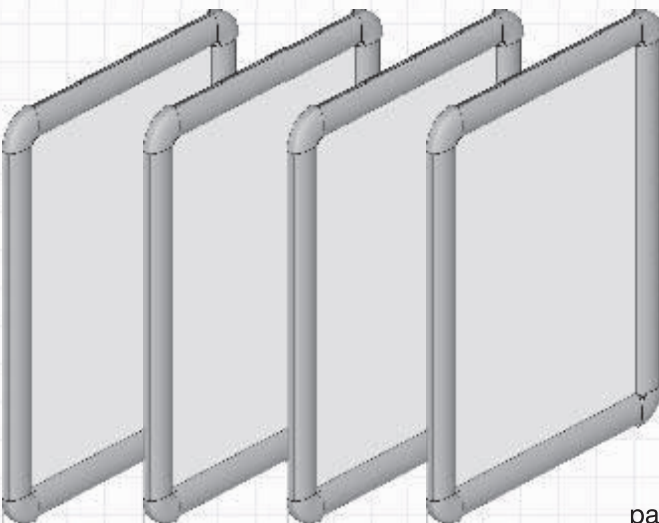

CLIPFRAMES

A4
A3
A2
A1
A0

Other colours are available