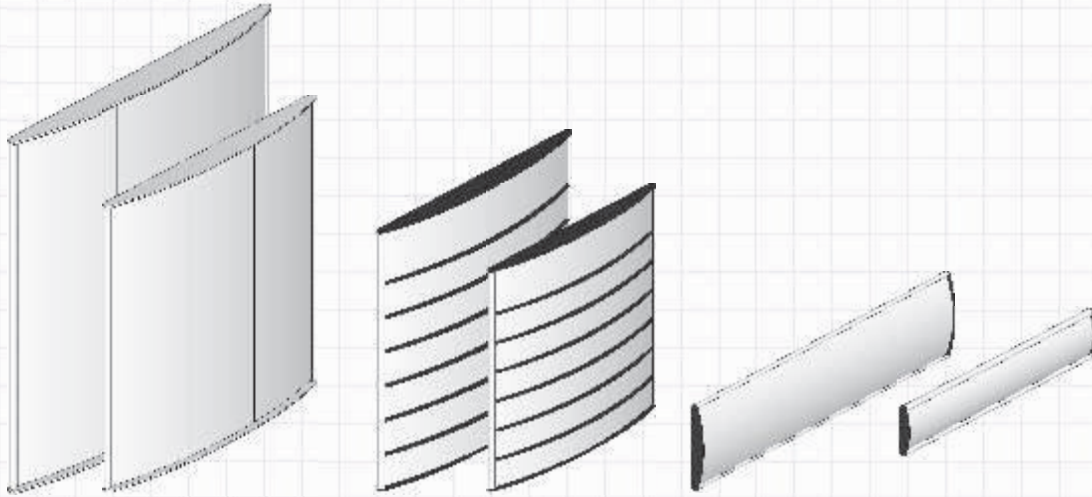

## ILLUMINATED POSTERCASES

4 sizes available in Classic and slim options:

- A0
- A1
- A2
- A3

Sizes given are display area sizes

## SHAPED LIGHTBOXES

**CURVED INSERT WALL MOUNTED**

**CURVED INSERT PROJECTING**

**CURVED INSERT SUSPENDED**