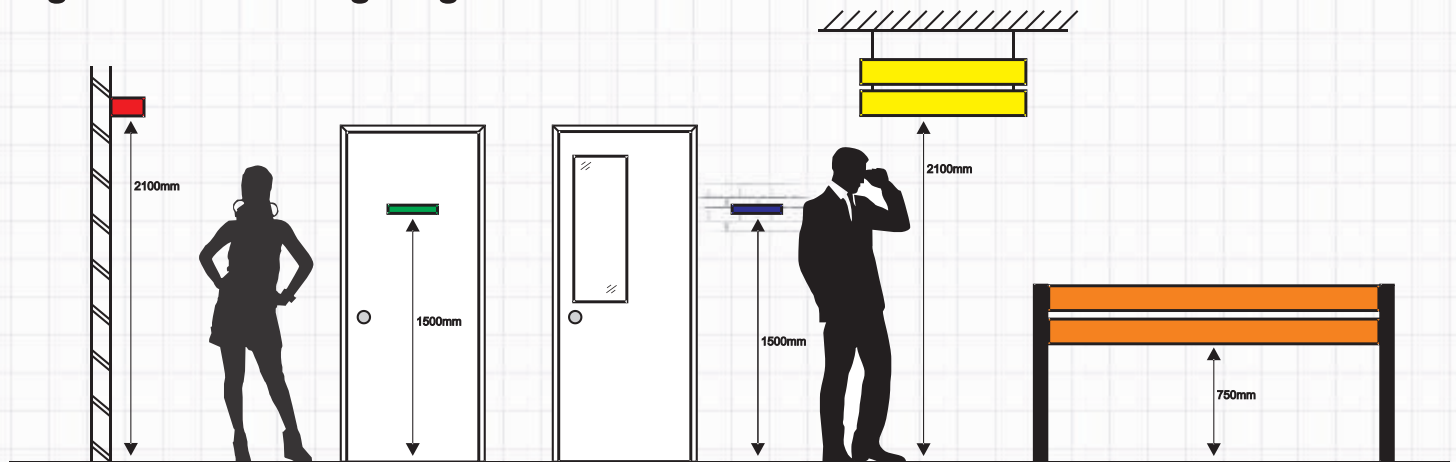

A guide to mounting heights