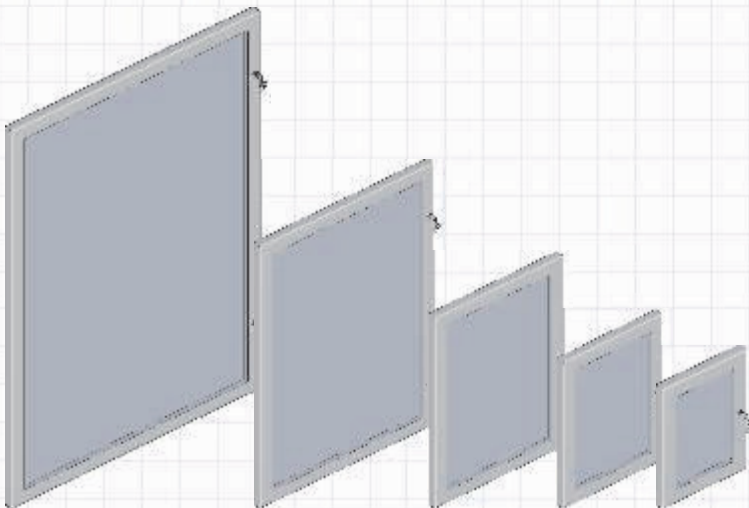

PINBOARD CASES

Security lock with 2 keys
2mm Polycarbonate face
Grey pin board

A4
A3
A2
A1
A0

Sizes given are display area sizes less
10mm for frame.
Other colours and sizes are available