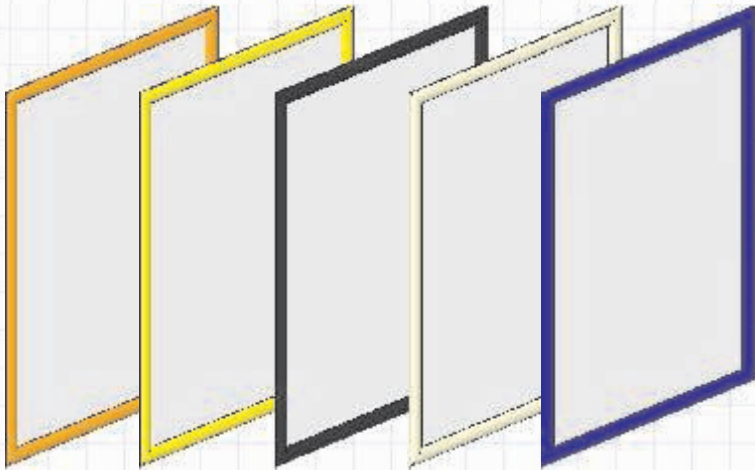

COLOURED CLIPFRAMES