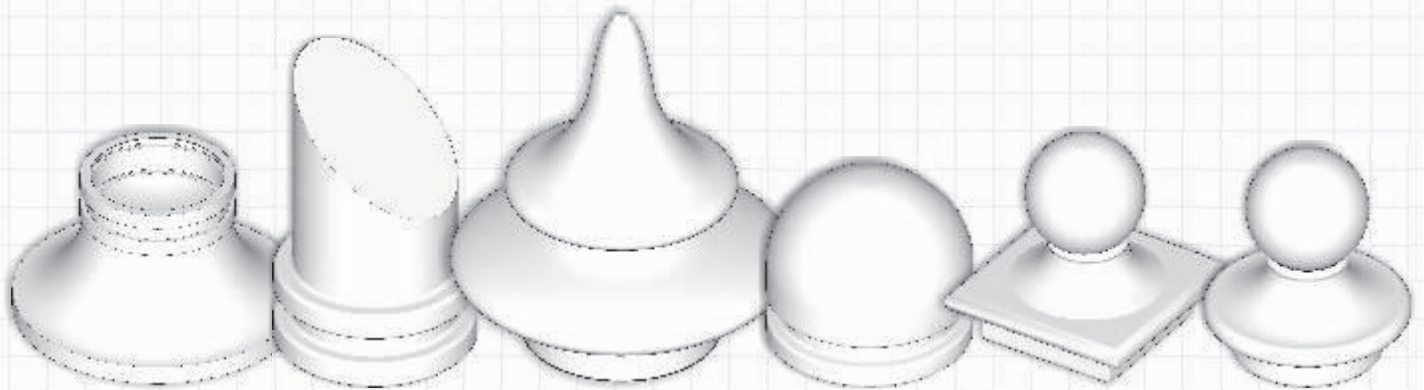

FINIALS & EMBELISHERS