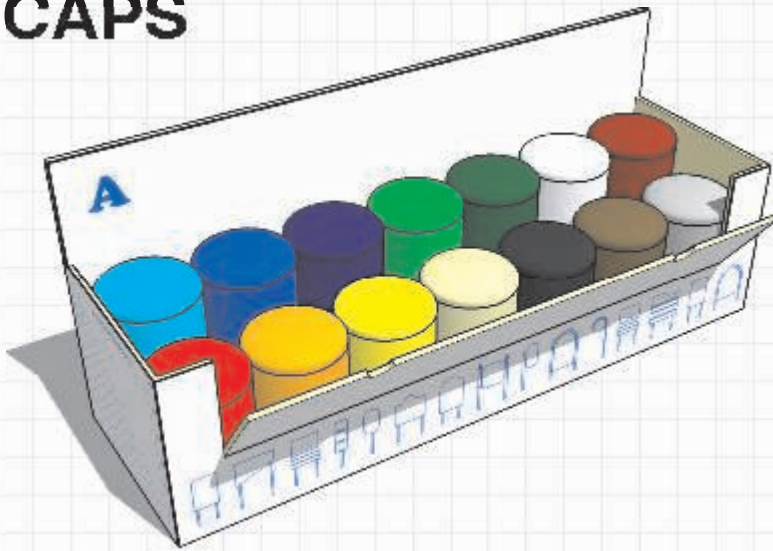

## SCREW BANDING

Comes in two sizes, banding tools are also available

24"  
36"

## BACK TO BACK CLIPS

**CAPS**

**FINIALS & EMBELISHERS**

**COLOURED SCREWS & RIVETS**

**BESPOKE SIGNAGE**

**TRAYS WITH ADD-ONS**