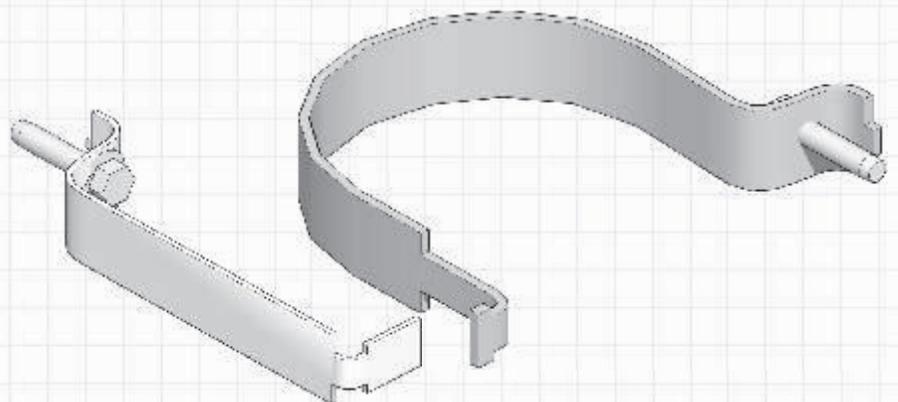

BACK TO BACK CLIPS